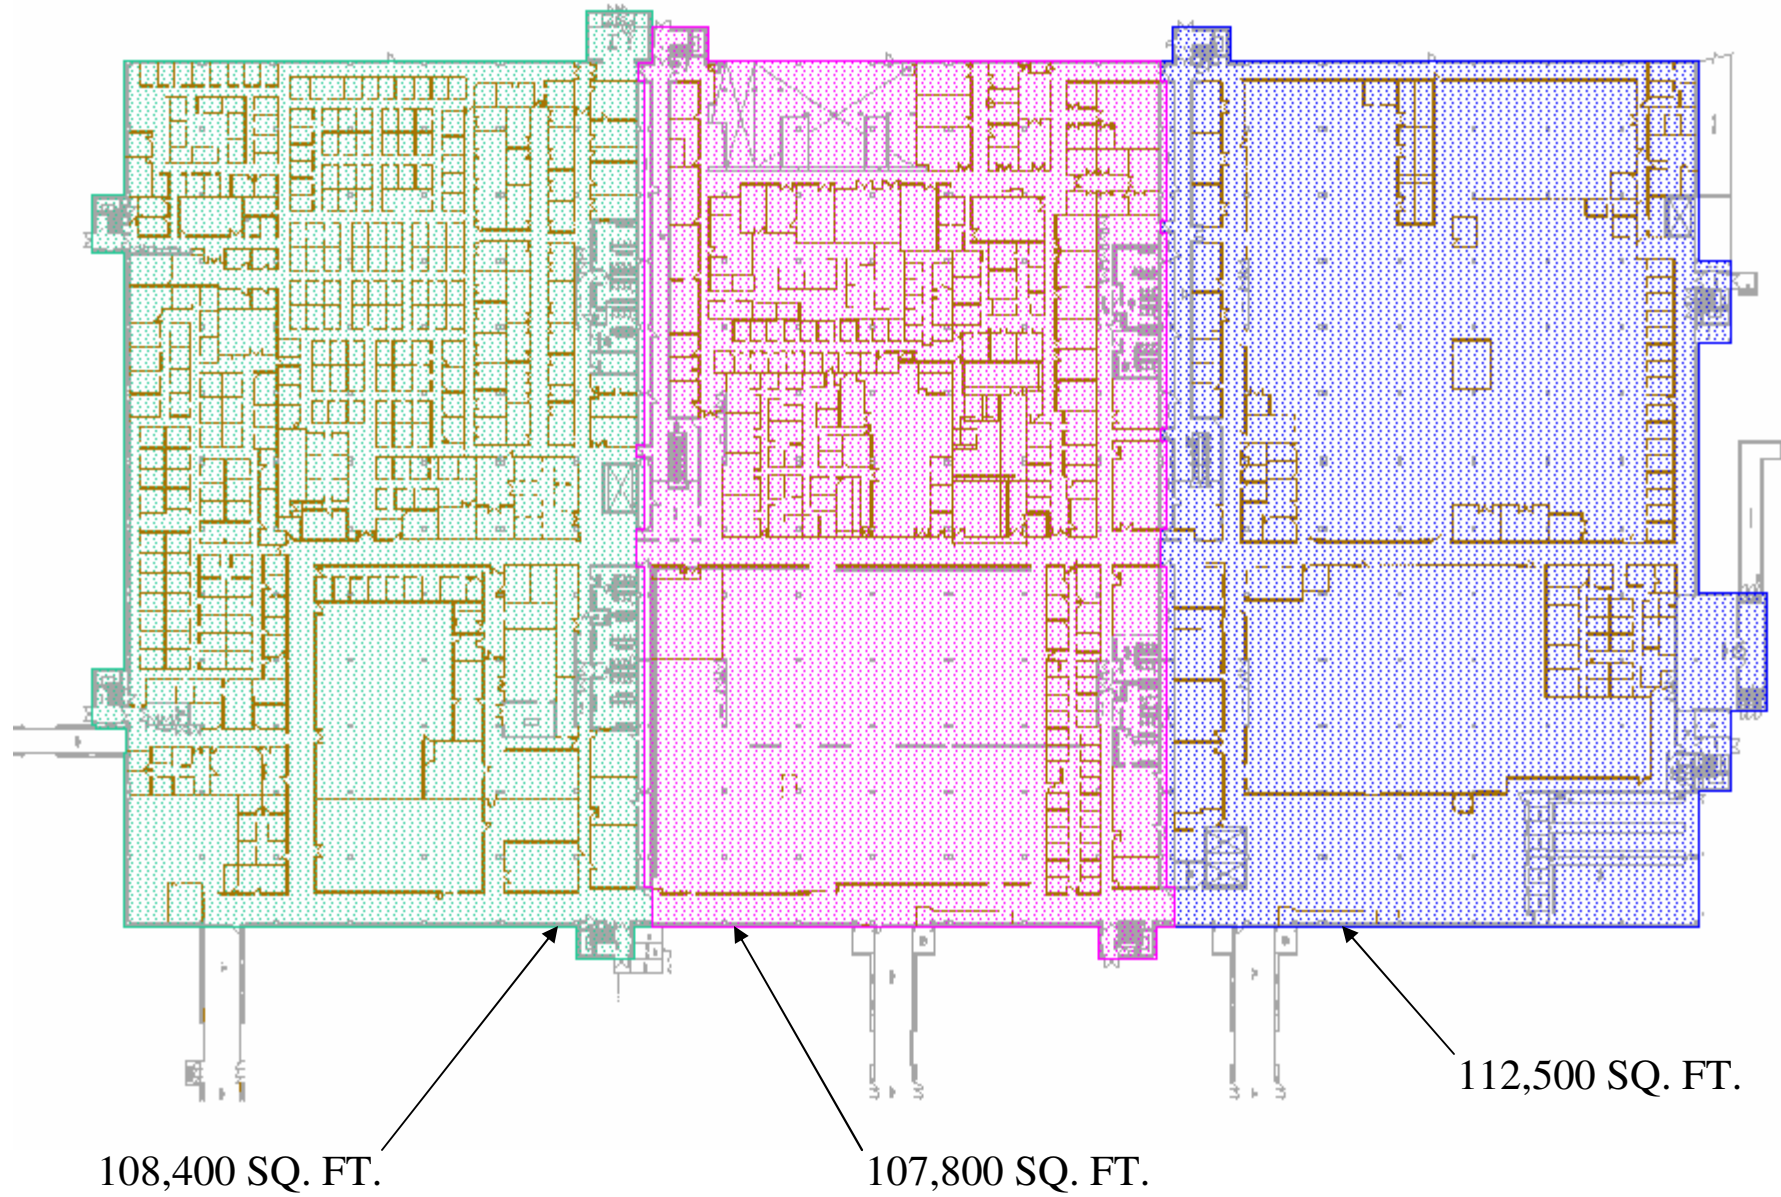

332 Initiative Drive First Floor

332 Initiative Drive Second Floor

107,800 SQ. FT.

107,900 SQ. FT.

110,600 SQ. FT.