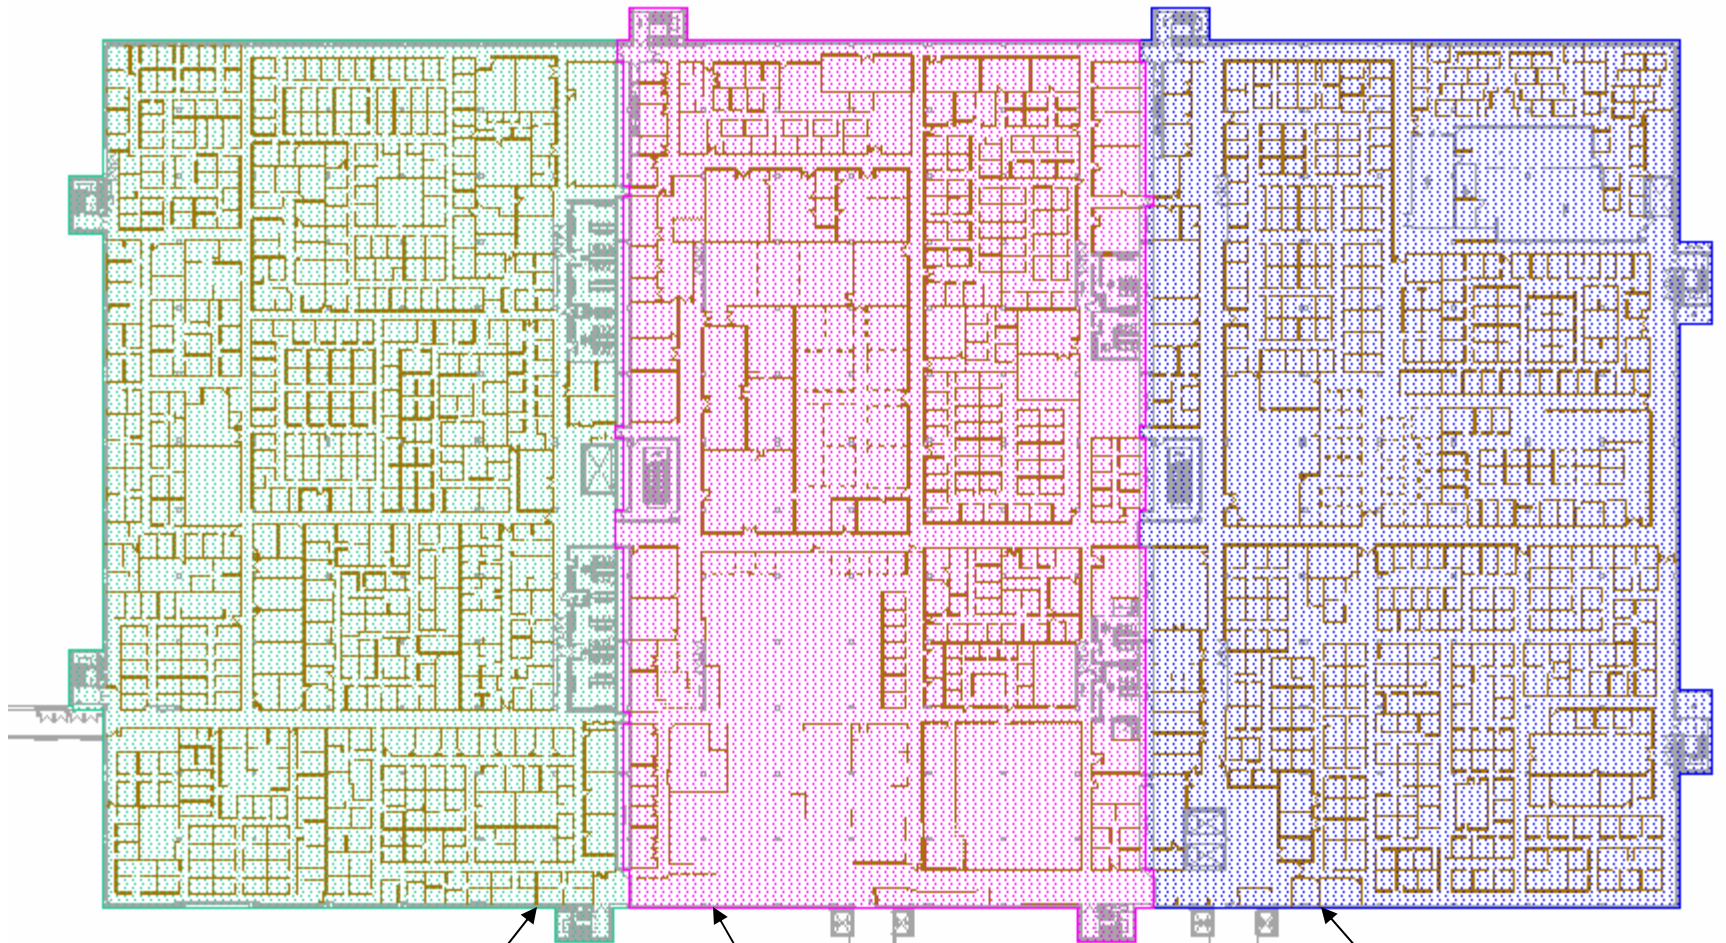

332 Initiative Drive First Floor

332 Initiative Drive Second Floor

107,800 SQ. FT.

107,900 SQ. FT.

110,600 SQ. FT.